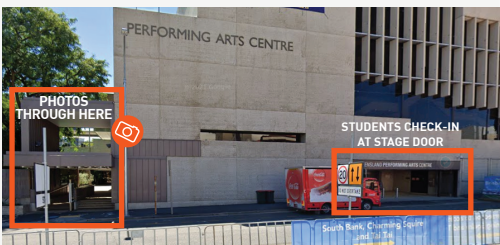

GRADUATION MAP

CHECK-IN LOCATIONS

GREY STREET

STANLEY STREET

STUDENTS

Enter the pedestrian tunnel from either Grey st or Stanley st then enter the Stage doors.

GUESTS

Enter and check-in at the main entrance at the front of QPAC. entrances on Grey, Stanley or Melbourne streets

STUDENTS CHECK-IN

Pedestrian tunnel (stage doors where students check-in are inside here)

Photos taken here (outside front entrance)

WHEEL OF BRISBANE

THE ARBOUR